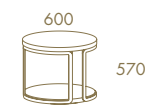

*Imperador Plus
& Imperador*

—
*Imperador
Plus*

IMPERADOR PLUS TV Unit · RIVIERA Coffee Table

—
*Imperador
 Plus*

HALF MOON Sofa

QUANTUM Side Table - BOHÉME Tub Chair - RIVIERA Support Table

*Sophisticated neutral lacquers,
gold and silver leafing and
an endless variety of finish options add
glamour and individuality
to furniture that is truly bespoke.*

IMPERADOR PLUS Sideboard

IMPERADOR PLUS Right and Left Vitreen

Imperador

IMPERADOR 3 Doors Sideboard · IMPERADOR Sideboard Mirror
 IMPERADOR Rect. Dining Table 2.20 · MADISON Chair

IMPERADOR Round Dining Table 1.50 · EMMA Chair