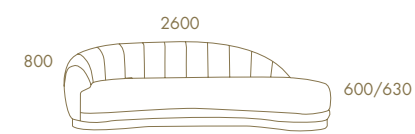

*Imperador Plus
& Imperador*

—
*Imperador
Plus*

IMPERADOR PLUS TV Unit · RIVIERA Coffee Table

—
*Imperador
 Plus*

HALF MOON Sofa

QUANTUM Side Table - BOHÉME Tub Chair - RIVIERA Support Table

*Sophisticated neutral lacquers,
gold and silver leafing and
an endless variety of finish options add
glamour and individuality
to furniture that is truly bespoke.*