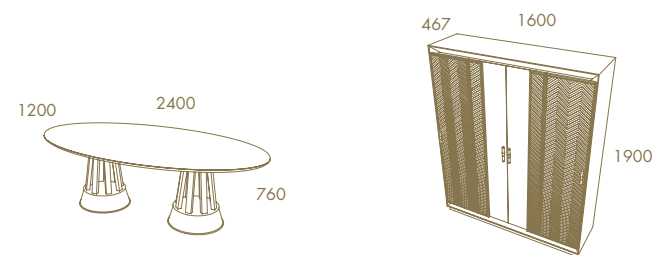

PRESTIGE Oval Dining Table · PRESTIGE Armchair · PRESTIGE Vitreen 4 Doors