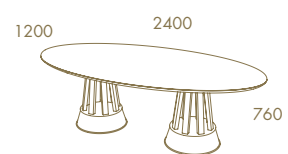

SUNSET Fixed Top With Gaudi Column Dining Table · SHELL Chair
 SUNSET 2,20 Sideboard · SUNSET High Bar Unit · RIVIERA Sideboard Mirror

—
Sunset

SUNSET Round Dining Table
SUNSET Chair
SUNSET 2,20 Sideboard
SUNSET Sideboard Mirror
SUNSET High Bar Unit

SUNSET Round Dining Table
SUNSET Chair

SUNSET 2,20 Sideboard · SUNSET Sideboard Mirror

—
Sunset

SUNSET 1,80 TV Base
SUNSET Round Support Table
SUNSET Coffee Table
AVANTGARD sofa

Prestige

Prestige

PRESTIGE Sideboard · PRESTIGE Oval Dining Table · PRESTIGE Seat/Back Chair