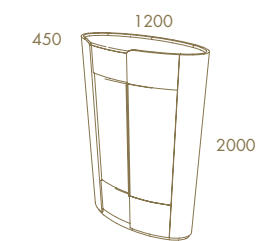

IMPERADOR PLUS Right and Left Vitreen