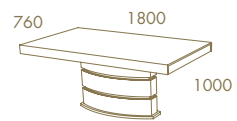

*Pinch of Sophistication, a twist
of glamour and the final result is the
appealing Sunset collection*

Sunset

Sunset

SUNSET Rect. Fixed Top Dining Table · CLUB Chair
ELY Console · ELY Console Mirror

Gaudi

GAUDI Rect. Ext. Dining Table
GAUDI Chair

—
*Sunset with
Gaudi Column*

SUNSET Fixed Top With Gaudi Column Dining Table
CLUB Chair · BOGO Sideboard

—
Sunset

SUNSET Fixed Top With Gaudi Column Dining Table
SHELL Chair
SUNSET 2,20 Sideboard
SUNSET High Bar Unit
RIVIERA Sideboard Mirror