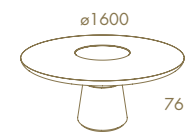

SUNSET Fixed Top With Gaudi Column Dining Table · SHELL Chair
 SUNSET 2,20 Sideboard · SUNSET High Bar Unit · RIVIERA Sideboard Mirror

—
Sunset

SUNSET Round Dining Table
SUNSET Chair
SUNSET 2,20 Sideboard
SUNSET Sideboard Mirror
SUNSET High Bar Unit

SUNSET Round Dining Table
SUNSET Chair

SUNSET 2,20 Sideboard · SUNSET Sideboard Mirror

—
Sunset

SUNSET 1,80 TV Base
SUNSET Round Support Table
SUNSET Coffee Table
AVANTGARD sofa

Prestige

Prestige

PRESTIGE Sideboard · PRESTIGE Oval Dining Table · PRESTIGE Seat/Back Chair