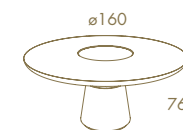

SUNSET Round Dining Table
SUNSET Chair