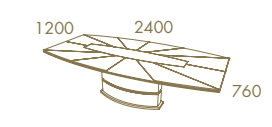

SUNSET Fixed Top With Gaudi Column Dining Table · SHELL Chair
SUNSET 2,20 Sideboard · SUNSET High Bar Unit · RIVIERA Sideboard Mirror