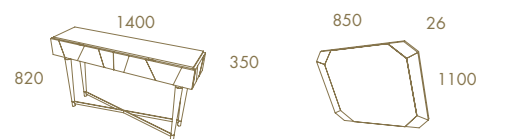

—
Consoles

MADISON Console · MADISON Console Mirror