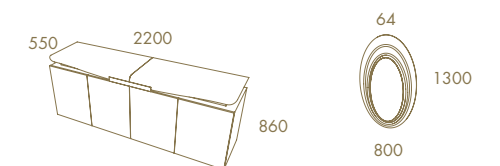

SUNSET 2,20 Sideboard · SUNSET Sideboard Mirror