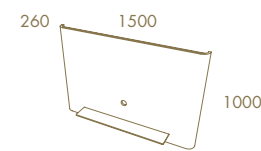

SUNSET Fixed Top With Gaudi Column Dining Table · SHELL Chair
 SUNSET 2,20 Sideboard · SUNSET High Bar Unit · RIVIERA Sideboard Mirror

—
Sunset

SUNSET Round Dining Table
SUNSET Chair
SUNSET 2,20 Sideboard
SUNSET Sideboard Mirror
SUNSET High Bar Unit

SUNSET Round Dining Table
SUNSET Chair

SUNSET 2,20 Sideboard · SUNSET Sideboard Mirror

—
Sunset

SUNSET 1,80 TV Base
SUNSET Round Support Table
SUNSET Coffee Table
AVANTGARD sofa

Prestige

Prestige

PRESTIGE Sideboard · PRESTIGE Oval Dining Table · PRESTIGE Seat/Back Chair